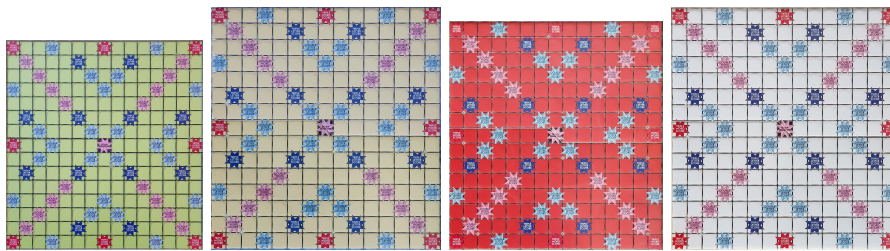

**StarBoards Tile Set**

**Jumbo Customisable Racks**

**Semi-Pro Boards in use at MTA Beginner's Tourney**

**StarBoards Semi-Pro Board**

**Colour Options (Interior Background of Board)**

*Ash Grey*

*Blue*

*Green*

*Lilac*

*Peach*

*Yellow*

*Avocado*

*Red*

*White*

### Colour Options (Exterior (Circular) Background of ProBoard)

Black, Blue, White, Red

### Colour Options - Tiles

Red, Blue, Green, Black, White, Yellow, Purple