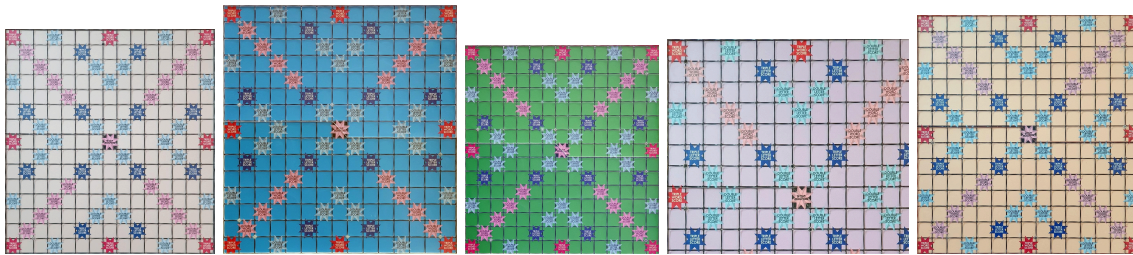

**StarBoards Tile Set**

**Jumbo Customisable Racks**

**Semi-Pro Boards in use at MTA Beginner's Tourney**

**StarBoards Semi-Pro Board**

**Colour Options (Interior Background of Board)**

*Ash Grey*

*Blue*

*Green*

*Lilac*

*Peach*

*Yellow*

*Avocado*

*Red*

*White*

### Colour Options (Exterior (Circular) Background of ProBoard)

Black, Blue, White, Red

### Colour Options - Tiles

Red, Blue, Green, Black, White, Yellow, Purple